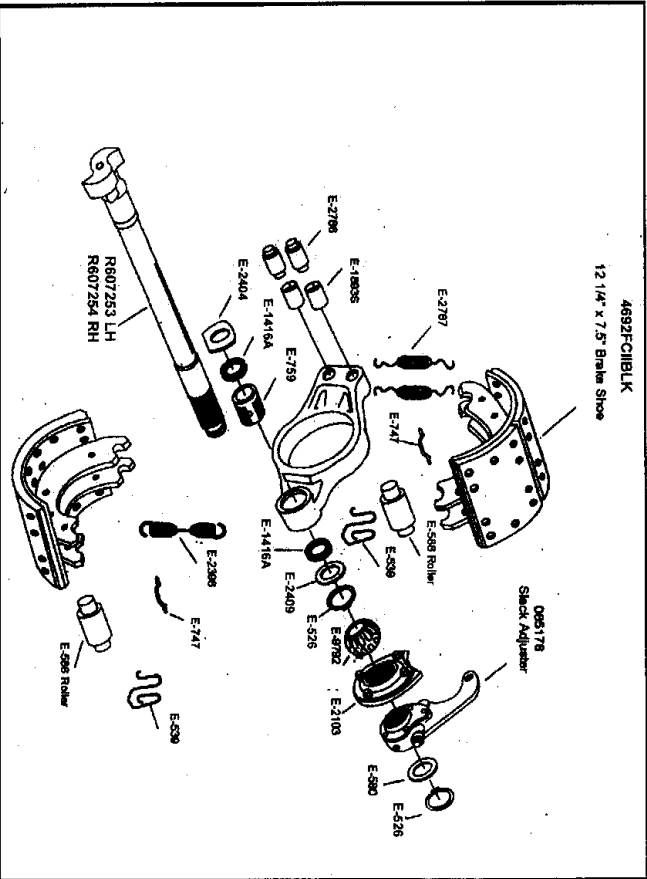

AC70-1311-4426-89 (NON-ABS) AC70-1311-4426-90 (ABS) 12 1/4" x 7.5" Brake 71.5' Track Axle

EXPLODED VIEW OF BRAKES

4692FC18BLK
12 1/4" x 7.5" Brake Shoe

COMPLETE CAM KIT
R615010
(Services 1 axle)